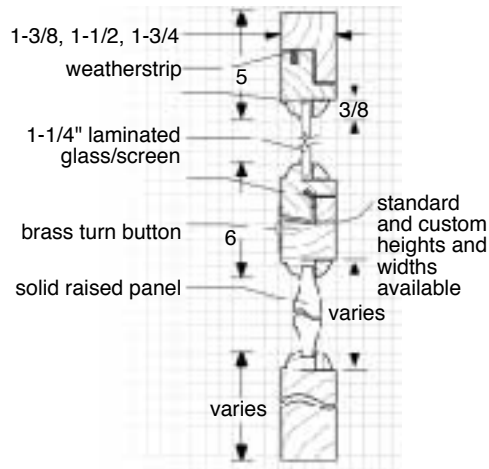

The Davis Classic Convertible Storm Door

- All wood sash, mahogany.
- Sanded, ready for finishing or exterior white primer.
- Hardware included: solid brass knobs, brass turn buttons.
- Glass: 1/4" laminated.
- Screen available in aluminum, bronze, charcoal, others by request.
- Also available as storm only (non-convertible).